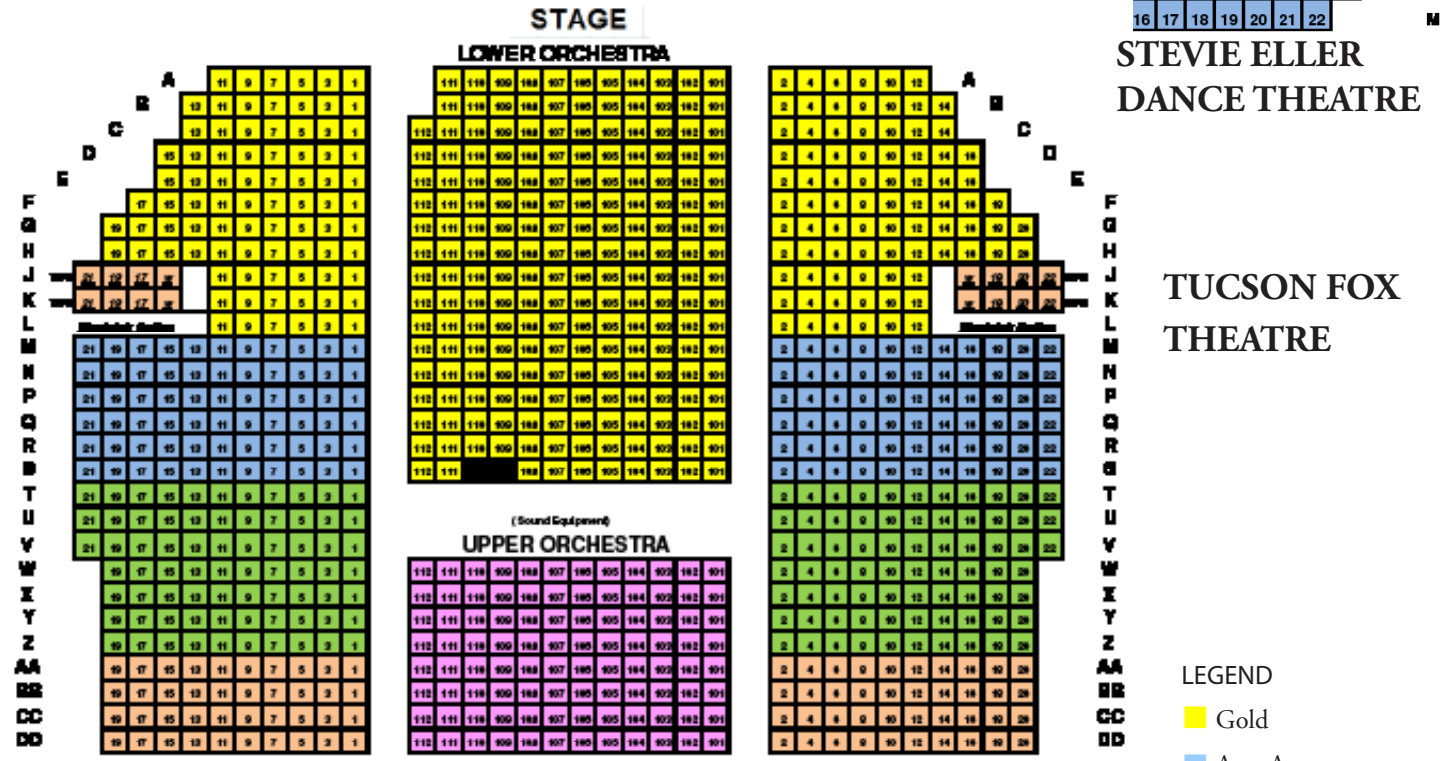

Please use this chart to indicate your preferred seat locations for Centennial Hall.
We will keep this chart on file so that your preferences are documented.

Choice	Classical	Dance	Other
1st			
2nd			
3rd			

CENTENNIAL HALL SEATING PLAN

LEGEND

- Gold
- Area A
- Pit
- Area B
- Area C
- Area D

STAGE
(Orchestra Pit)

*Please note:
The mezzanine level is not available for seating at this time except for dance events: The front mezzanine is open for all dance events.*

Your Seating Preference:

Please use these charts to indicate your preferred seat locations for the Fox Theatre, Crowder Hall and Stevie Eller Dance Theatre. If you do not expect to be attending performances at a particular venue, do not be concerned with indicating preferences for that venue.

Choice	Tucson Fox Theatre
1st	
2nd	
3rd	
Choice	Crowder Hall
1st	
2nd	
3rd	
Choice	Stevie Eller Dance Theatre
1st	
2nd	
3rd	

- LEGEND**
- Gold
 - Area A
 - Area B
 - Area C
 - Area D