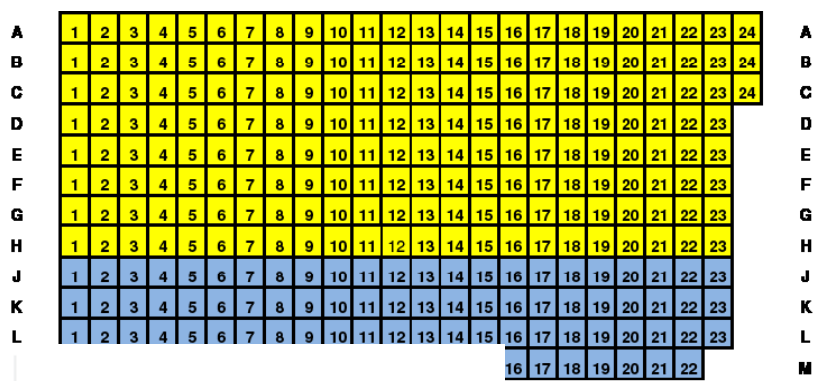

Your Seating Preference:

Please use these charts to indicate your preferred seat locations for the Fox Theatre, Crowder Hall and Stevie Eller Dance Theatre. If you do not expect to be attending performances at a particular venue, do not be concerned with indicating preferences for that venue.

Choice	Tucson Fox Theatre
1st	
2nd	
3rd	
Choice	Crowder Hall
1st	
2nd	
3rd	
Choice	Stevie Eller Dance Theatre
1st	
2nd	
3rd	

1. **LEGEND**
2. Gold
   - Area A
   - Area B
   - Area C
   - Area D