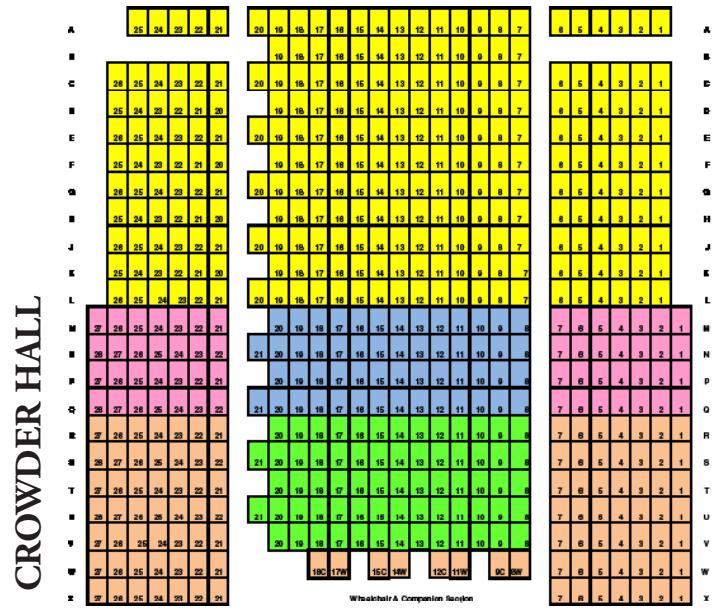

Please use this chart to indicate your preferred seat locations for Centennial Hall.
We will keep this chart on file so that your preferences are documented.

Choice	Classical	Dance	Other
1st			
2nd			
3rd			

CENTENNIAL HALL SEATING PLAN

LEGEND

- Gold
- Area A
- Pit
- Area B
- Area C
- Area D

STAGE
(Orchestra Pit)

*Please note:
The mezzanine level is not available for seating at this time except for dance events: The front mezzanine is open for all dance events.*

Your Seating Preference:

Please use these charts to indicate your preferred seat locations for the Fox Theatre, Crowder Hall and Stevie Eller Dance Theatre. If you do not expect to be attending performances at a particular venue, do not be concerned with indicating preferences for that venue.

Choice	Tucson Fox Theatre
1st	
2nd	
3rd	
Choice	Crowder Hall
1st	
2nd	
3rd	
Choice	Stevie Eller Dance Theatre
1st	
2nd	
3rd	

- LEGEND**
- Gold
 - Area A
 - Area B
 - Area C
 - Area D