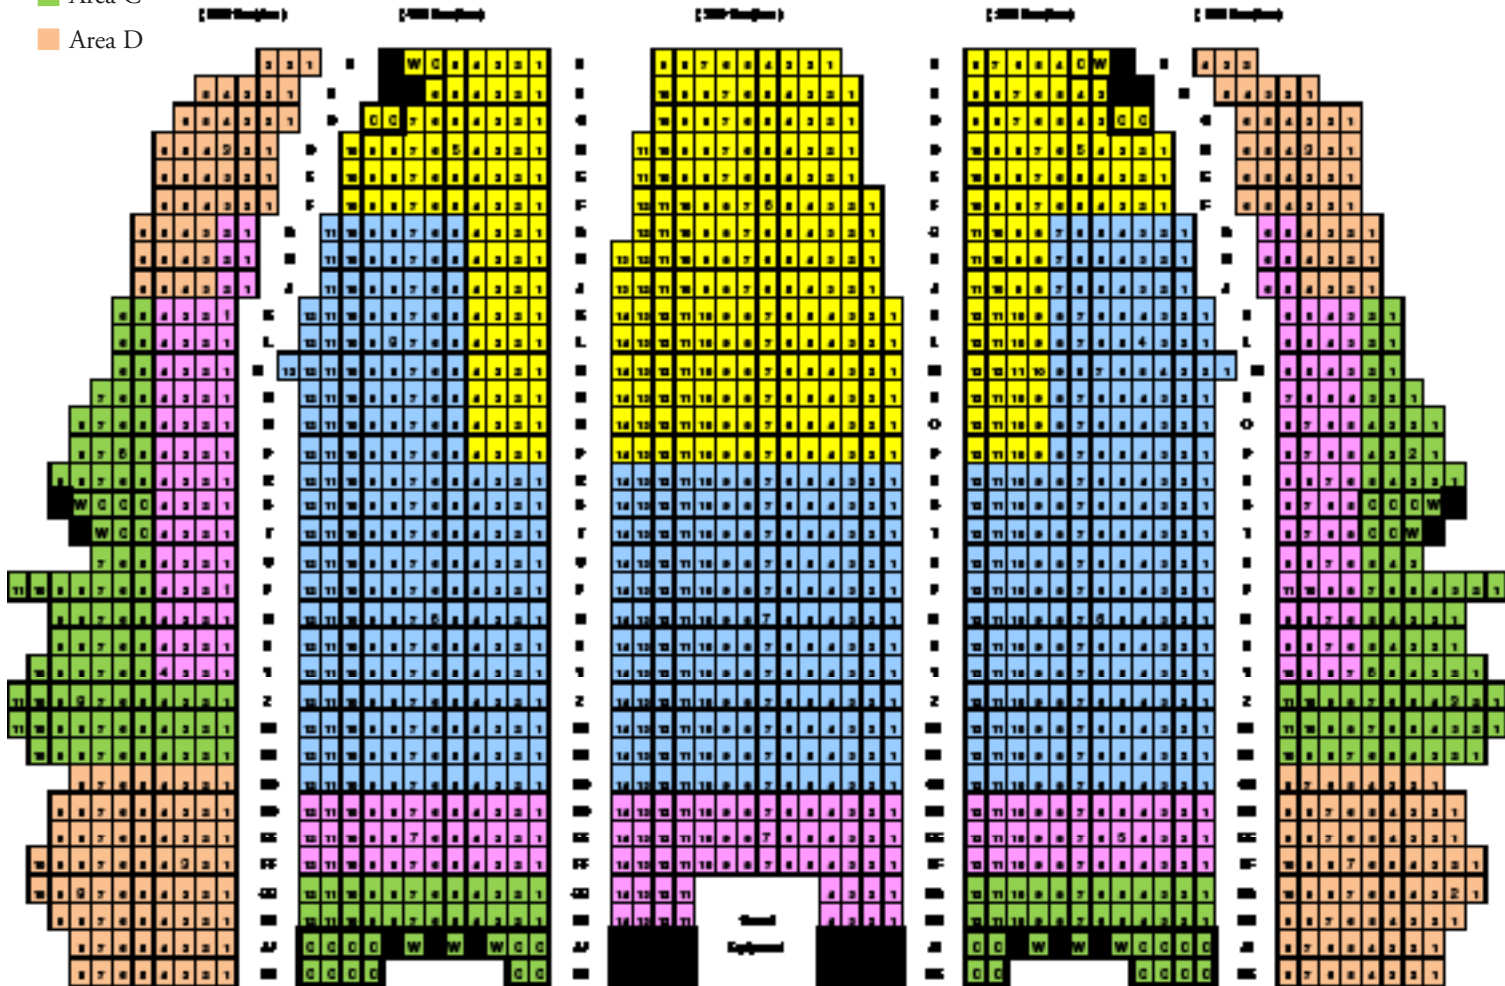

Please use this chart to indicate your preferred seat locations for Centennial Hall.
We will keep this chart on file so that your preferences are documented.

Choice	Classical	Dance	Other
1st			
2nd			
3rd			

CENTENNIAL HALL SEATING PLAN

LEGEND

- Gold
- Area A
- Pit
- Area B
- Area C
- Area D

STAGE
(Orchestra Pit)

*Please note:
The mezzanine level is not available for seating at this time except for dance events: The front mezzanine is open for all dance events.*

Your Seating Preference:

Please use these charts to indicate your preferred seat locations for the Fox Theatre, Crowder Hall and Stevie Eller Dance Theatre. If you do not expect to be attending performances at a particular venue, do not be concerned with indicating preferences for that venue.

Choice	Tucson Fox Theatre
1st	
2nd	
3rd	
Choice	Crowder Hall
1st	
2nd	
3rd	
Choice	Stevie Eller Dance Theatre
1st	
2nd	
3rd	

- LEGEND**
- Gold
 - Area A
 - Area B
 - Area C
 - Area D